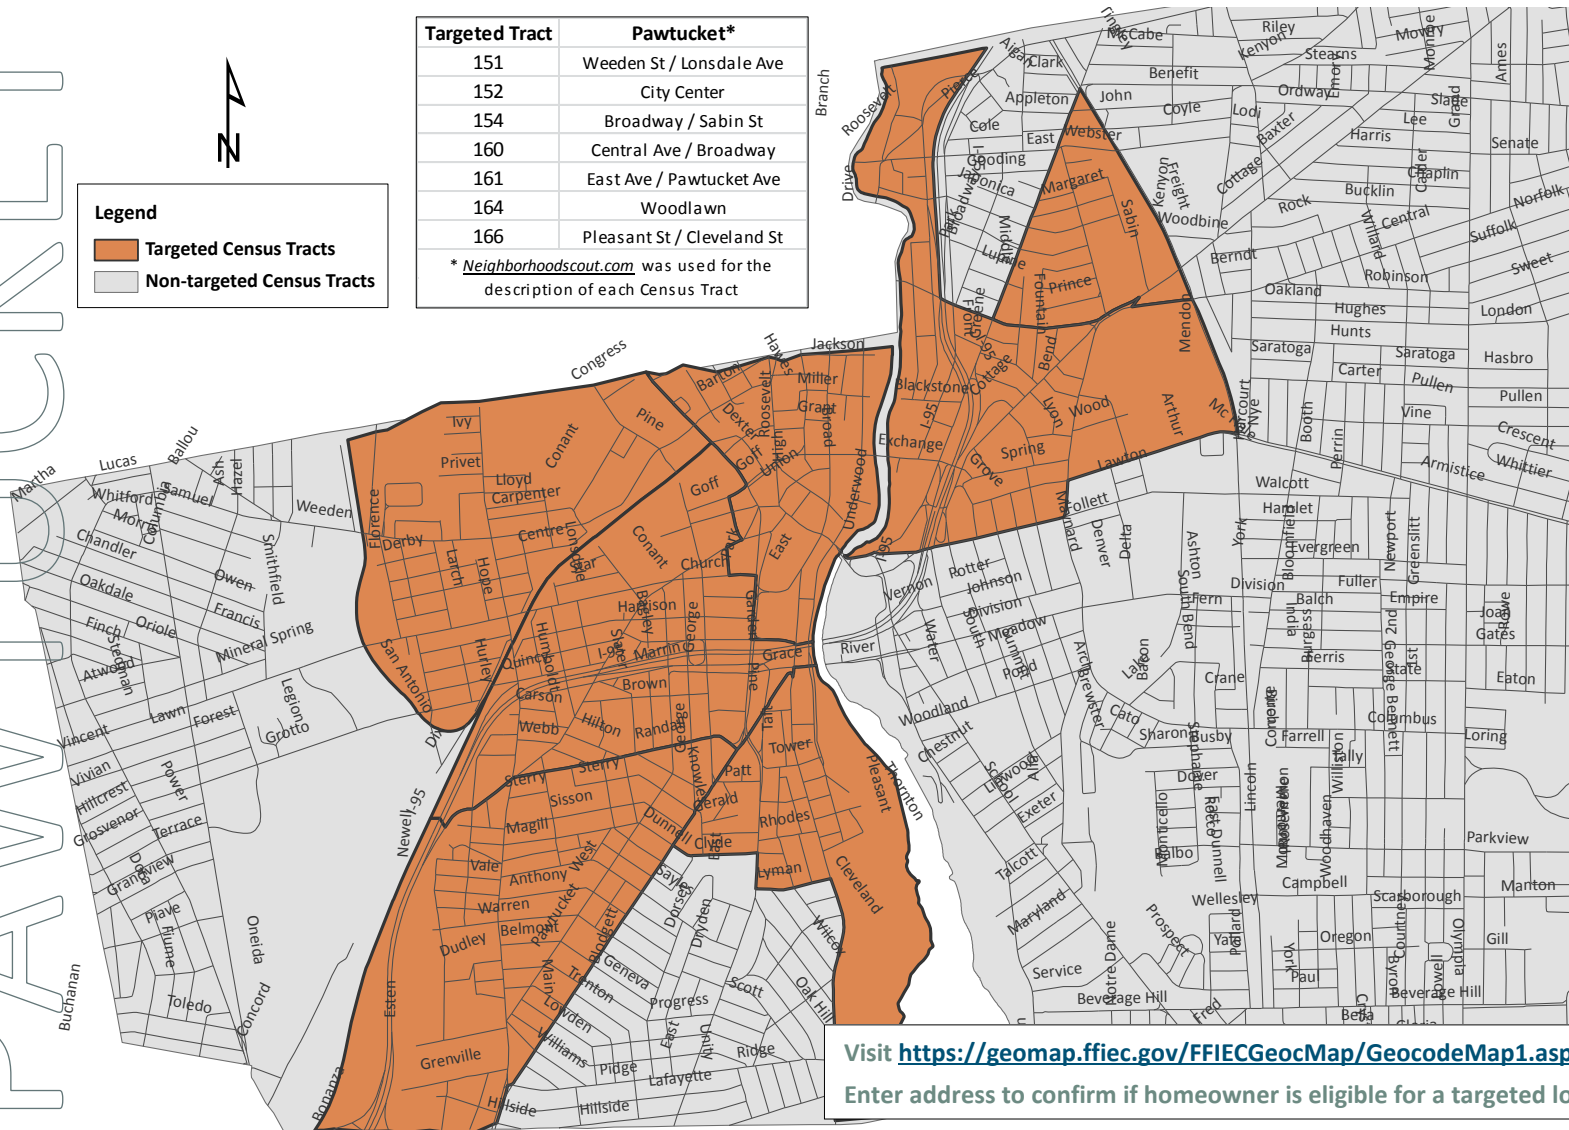

# Targeted Census Tracts: Pawtucket

### Legend

- Targeted Census Tracts
- Non-targeted Census Tracts

Targeted Tract	Pawtucket*
151	Weeden St / Lonsdale Ave
152	City Center
154	Broadway / Sabin St
160	Central Ave / Broadway
161	East Ave / Pawtucket Ave
164	Woodlawn
166	Pleasant St / Cleveland St

\* [Neighborhoodscout.com](http://Neighborhoodscout.com) was used for the description of each Census Tract

Visit <https://geomap.ffiec.gov/FFIEGGeocMap/GeocodeMap1.aspx>  
 Enter address to confirm if homeowner is eligible for a targeted loan.