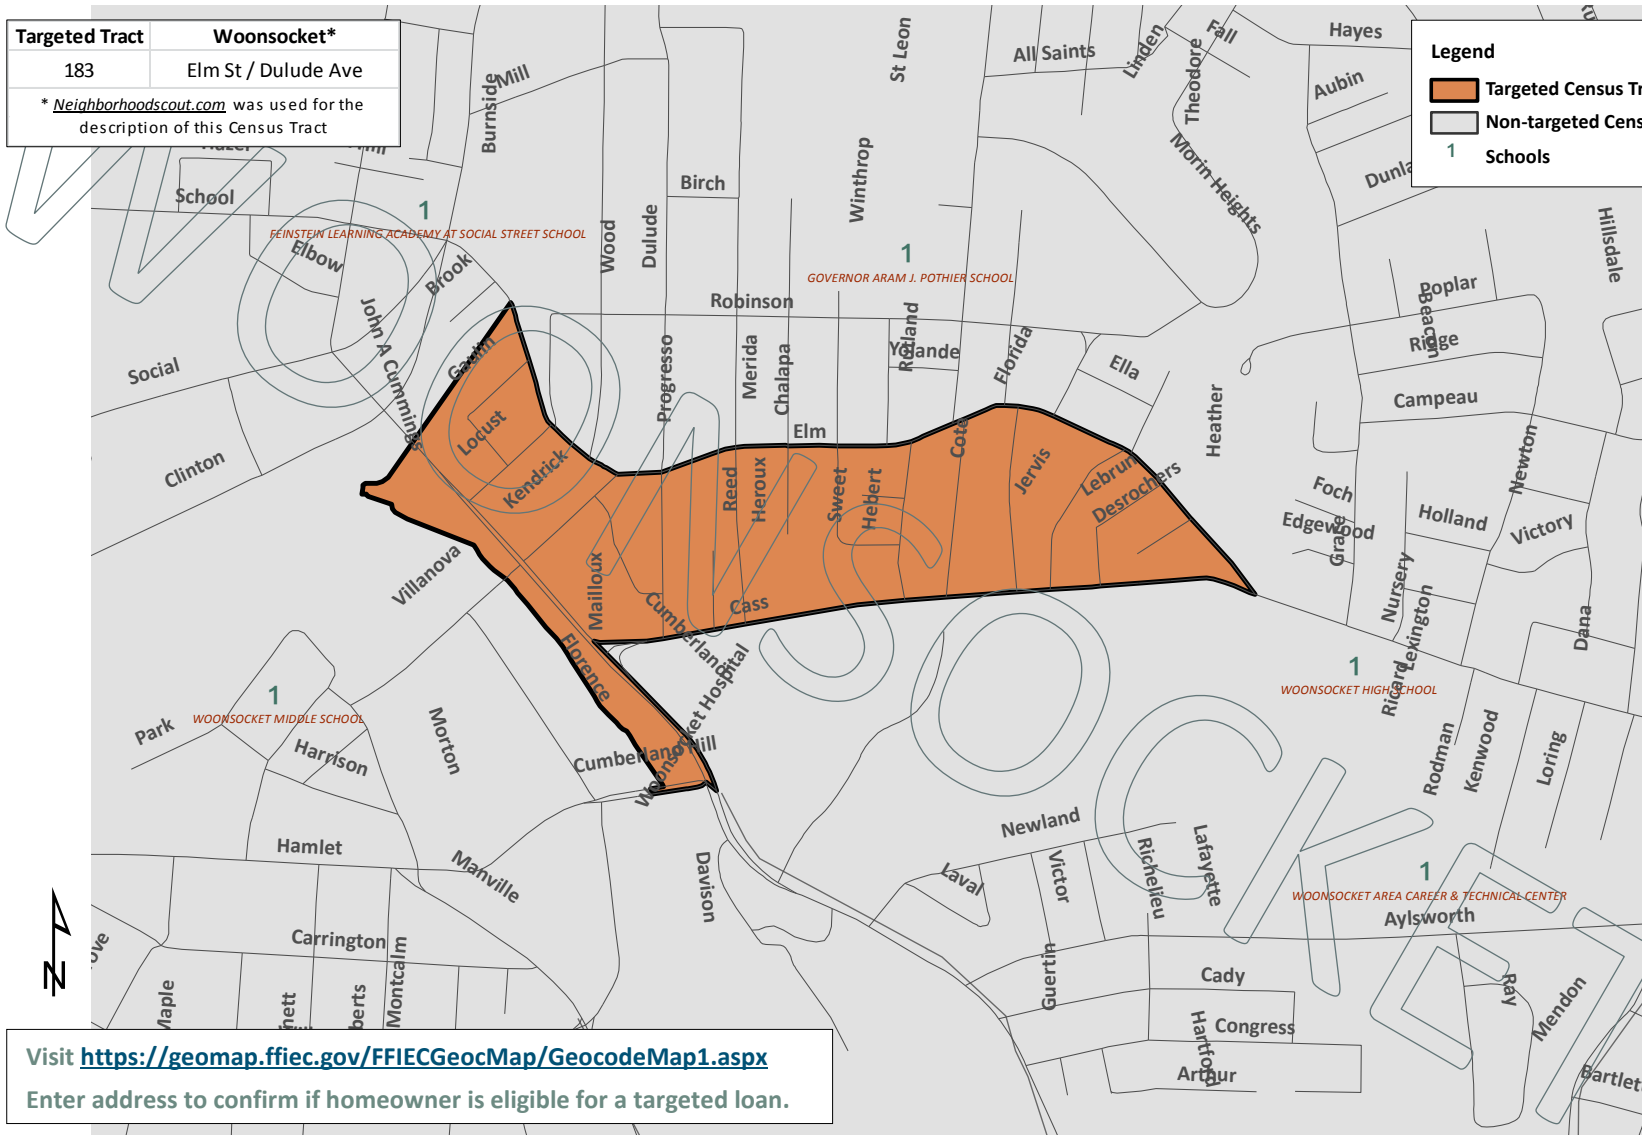

Targeted Census Tract: **Woonsocket**

Rhode Island Housing Targeted Loan Program

Targeted Tract	Woonsocket*
183	Elm St / Dulude Ave

* Neighborhoodscout.com was used for the description of this Census Tract

Legend

- Targeted Census Tract
- Non-targeted Census Tracts
- 1 Schools

Visit <https://geomap.ffiec.gov/FFIECGeocMap/GeocodeMap1.aspx>
 Enter address to confirm if homeowner is eligible for a targeted loan.